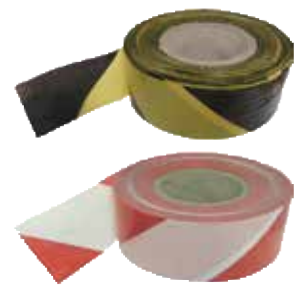

Description	Size	Code	Pk	Qty
Blue	200mm Dia	STP017	1	1
Red	200mm Dia	STP020	1	1

NON-SLIP FLOOR TAPE

A vital tool in the modern business and workplace environments, this non-slip tape can be used to highlight safe routes and compartmentalise sections of the floor space. To be used on clean sealed floors.

BARRIER TAPES

Non adhesive polythene tape for prohibiting access and highlighting dangers and compartmentalise floors. Ideal as an economical solution for short-term crowd control. Supplied individually.