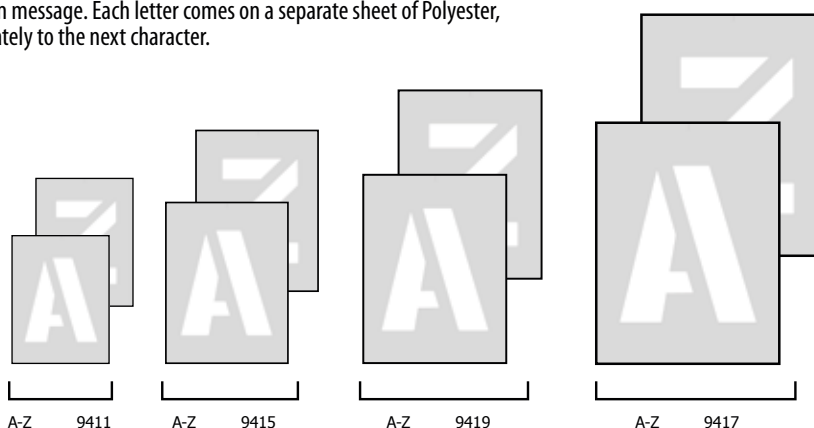

Manufactured from a specially modified flexible polyester. If looked after they can be used time and again.

A-Z LETTER STENCILS KITS

Our laser cut stencil packs are an ideal way to create your own message. Each letter comes on a separate sheet of Polyester, etched spacer marks on each corner allow you to align accurately to the next character.

NOTE: SIZE REFERS TO THE CHARACTER HEIGHT, WITH THE WIDTH VARYING DEPENDANT ON THE INDIVIDUAL CHARACTER.

Size	Code	Pk	Qty
150mm	9411	1	1
200mm	9415	1	1
250mm	9419	1	1
300mm	9417	1	1

ARROW SYMBOL STENCILS

Our stencils are manufactured from a specially modified flexible Polyester. Each is laser cut for accuracy, with a transparent anti-glare finish and is scratch resistant. If properly cared for, our stencils can be used time and again, making them a cost effective method of producing your own sign or notice.

Size	Code	Pk	Qty
190 x 300mm	9539	1	1
300 x 400mm	9539R	1	1
400 x 600mm	9539J	1	1
600 x 800mm	9539G	1	1

WALKING MAN STENCILS

Size	Code	Pk	Qty
190 x 300mm	9542	1	1
300 x 400mm	9542R	1	1
400 x 600mm	9542J	1	1
600 x 800mm	9542G	1	1

STENCILS

Durable & versatile, our stencils are ideal for featuring information in most situations both internally or externally.

Description	Size	Code	Pk	Qty
Keep 2m Apart	600 x 400mm	9593J	1	1
Stand Here	600 x 400mm	9594J	1	1